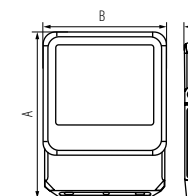

IQ-LED FL-10W-NW:
109x92x27mm
IQ-LED FL-20W-NW:
164x135x30mm
IQ-LED FL-30W-NW:
186x135x30mm
IQ-LED FL-50W-NW:
240x180x30mm
IQ-LED FL-90W-NW:
314x243x38