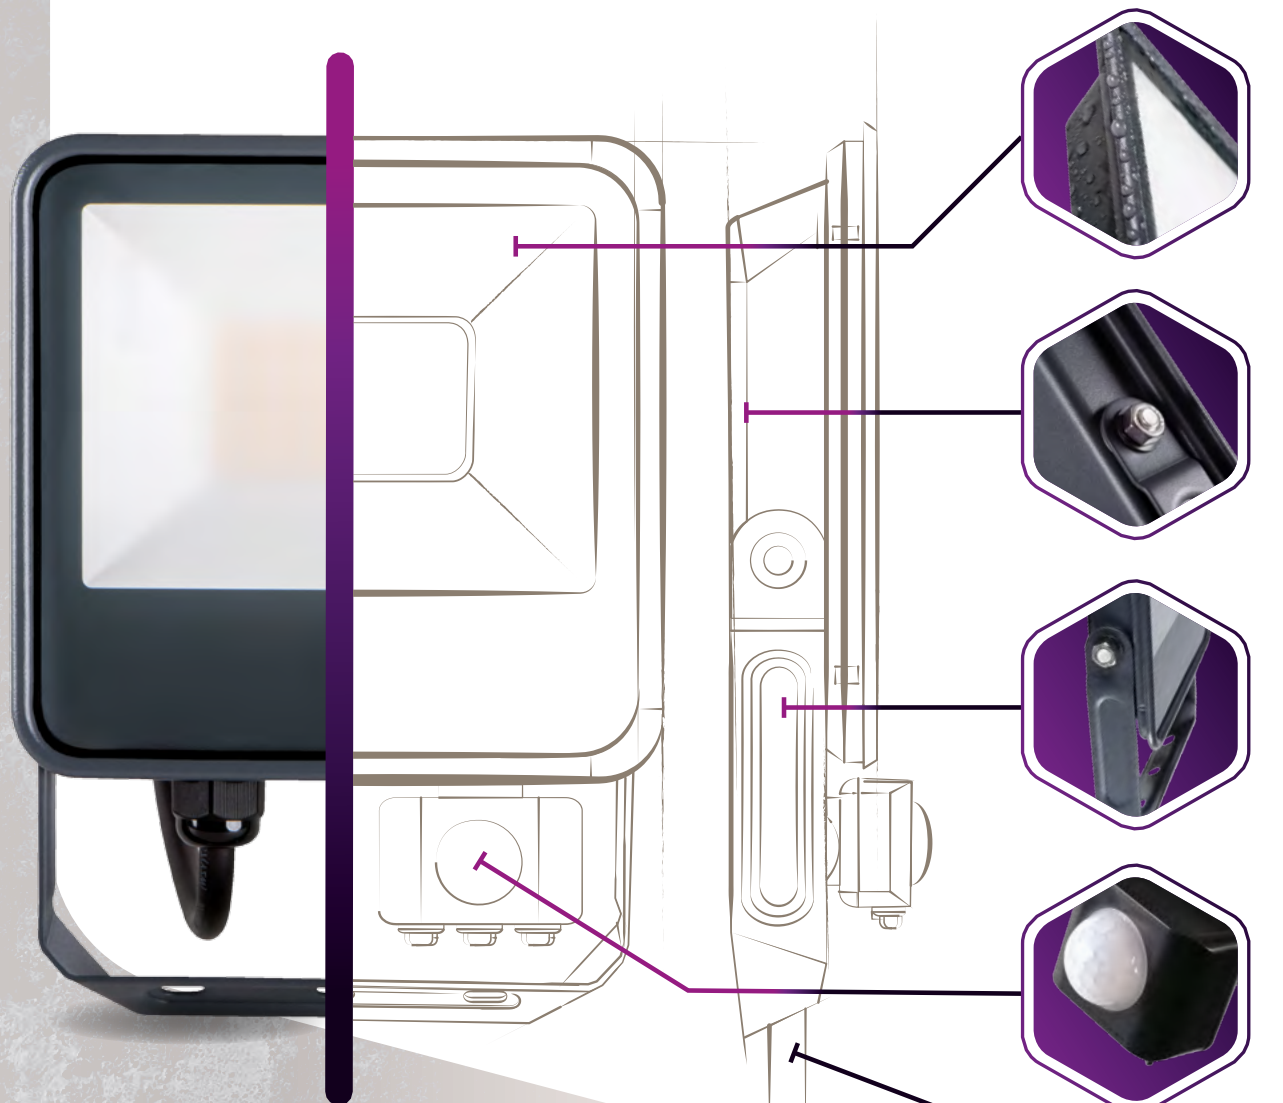

iQ LED
Kanlux

IP 65 (IP 44 for the motion sensor version) protection provides high resistance to ambient weather

The extruded aluminum housing sets new design trends and in conjunction with the automation of the production process, ensures optimal conditions of use

An ergonomic handle enables quick and easy installation with no need to remove it beforehand

Motion sensor and non-motion sensor versions available

A hermetically sealed quick-connect coupling allows you to quickly and effortlessly connect the floodlight to the electric wire

Kanlux iQ-LED FL

TOP QUALITY FOR THE MOST DEMANDING CUSTOMERS.