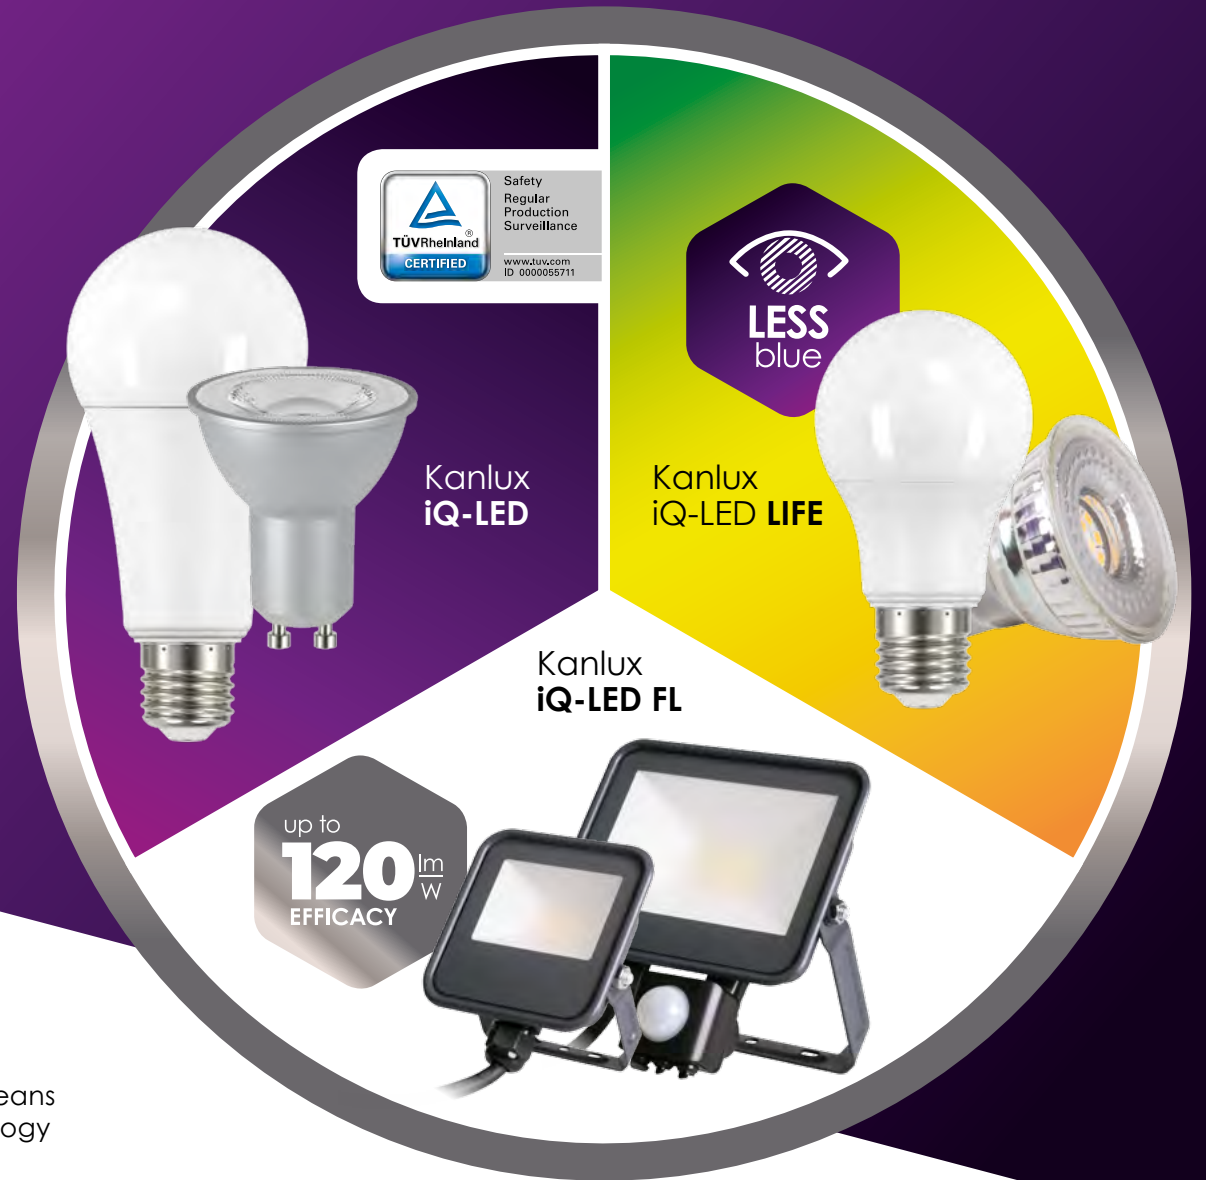

iQ-LED

Kanlux

iQ-LED Kanlux

**CHOOSE DURABILITY, QUALITY
AND ENERGY SAVINGS**

iQ-LED FL floodlights are part of Kanlux's iQ-LED line, which means that they combine the primary benefit of LED lighting technology – low energy use – and the highest quality components.

Introducing Premium iQ-LED Family products by Kanlux.

<https://www.kanlux.com/pl/iq>